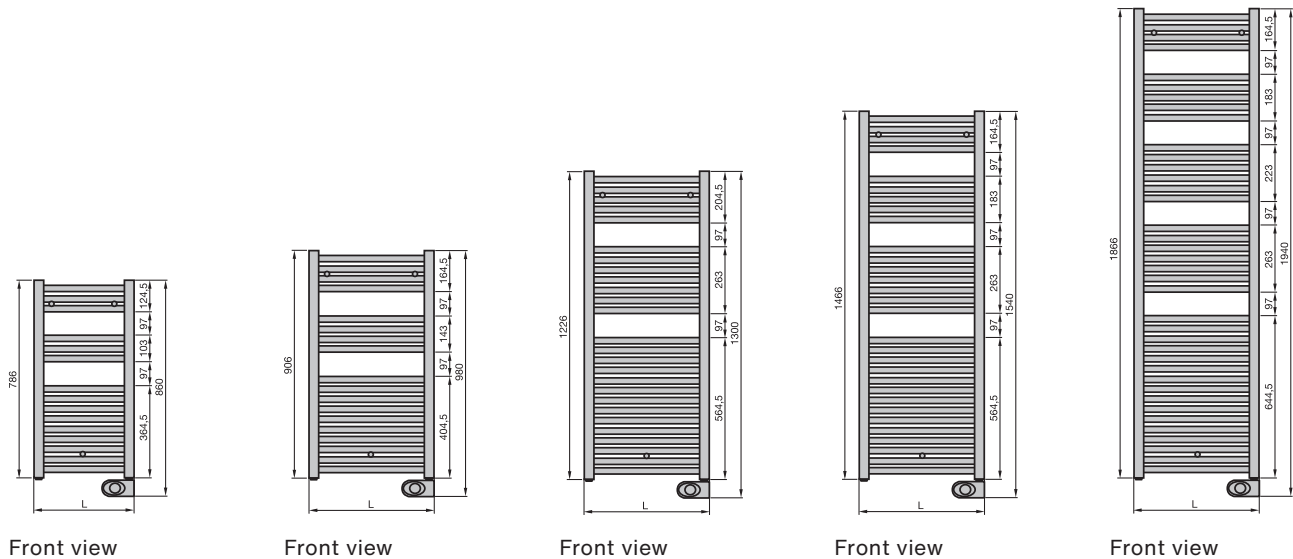

Large spaces between the tubes and straight lines. Every detail of Zehnder Aura is perfectly designed with modern bathrooms in mind. The decorative radiator for hot water central heating is available in white and with a high-quality chrome finish.

- D-profile header tube creates harmonious design
- Ample spaces between tubes make cleaning easy
- Generous spaces between the tubes convenient for hanging towels
- Elegant design in high-quality chrome
- Small radiator depth ideal for narrow bathrooms
- Energy-efficient and comfortable heating with innovative “open window detection”
- Electric operation provides warm towels and comfortable rooms all year round
- High energy efficiency due to compliance with the European Ecodesign Directive reduces energy costs
- Low energy consumption of only 0.5 W or less in stand-by mode for increased energy efficiency
- User-friendly control device allows simple operation
- Customisable daily and weekly programmes for convenient, on-demand operation
- Increased safety with keylock

Model overview

Painted version

Model	H	L	Power electric heating element
	mm	mm	Watts
PBEZ-080-40/MQ	786	400	300
PBEZ-090-50/MQ	906	500	500
PBEZ-120-50/MQ	1226	500	750
PBEZ-150-60/MQ	1466	600	1000

H = height, L = length

75/65/20 = Nominal heat output according to EN 442