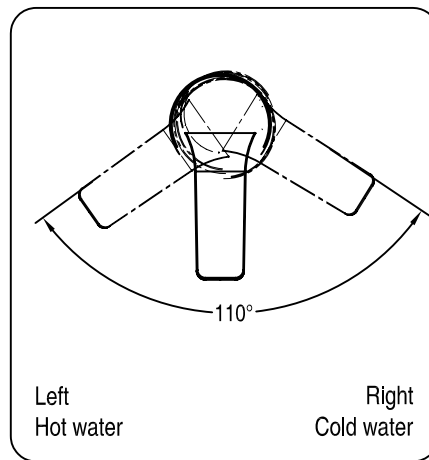

Remarks:

1. Without affecting their performing, accessories may be changed without further notice;
2. Drawings for reference only, Product size & shape refer to actual faucet.

Code	The Accessory List	Quantity
1	Main body	1
2	Welding plate	1
3	Red&Blue index	1
4	Six angle screw	1
5	Handle	1
6	Allen key	1

※Installation Instructions

- ☆ Do not disassemble the main body, as it has been installed & commissioned correctly & precisely before leaving the factory;
- ☆ To avoid the faucet from jamming, do flush the water pipe before installation;
- ☆ After installation, make sure every joint safely sealed & no leaking;
- ☆ Using condition: Working pressure at 0.05-1.0MPa (including cold & hot water pressure), with applicable water temperature: 4°C-90°C;
- ☆ Make sure to connect the hot/cold inlet pipe correctly, if standing in front, hot water pipe connecting to the left & cold water pipe connecting to the right.

※Installation Procedures

- ☆ Make sure the installation holes to be in right size;
- ☆ Connect the main body & water supply pipe with water inlet pipe.

※Usage

- ☆How to operate the handle
 - 1) Raise the handle up for opening water; push it down for close;
 - 2) Turn the handle to the left to increase hot water flow for higher water temperature, and lower water temperature by operating reversely.