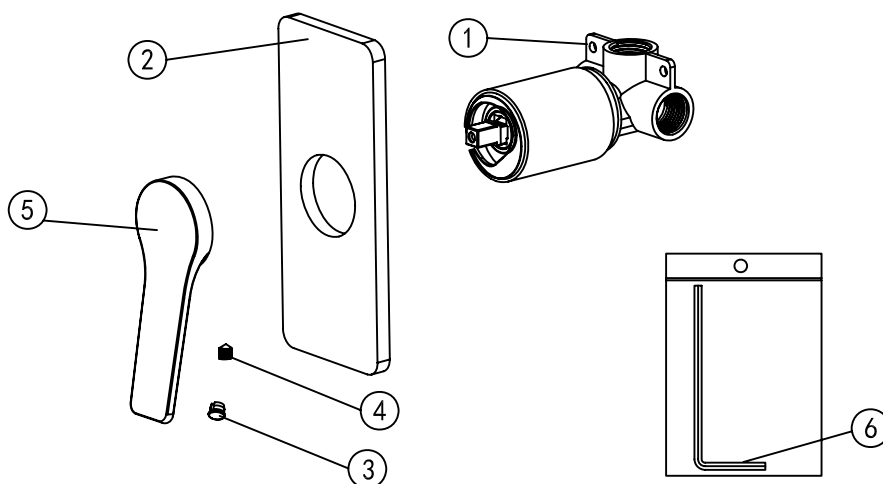

INSTALLATION INSTRUCTION

SINGLE LEVER CONCEALED BATH-SHOWER MIXER

※ACCESSORIES CHECKING

LIST OF THE STANDARD ACCESSORIES:

Please double-check the accessory list hereinafter and contact our company or our distributor for any unconformity.

Remarks:

1. Without affecting their performing, accessories may be changed without further notice;
2. Drawings for reference only, Product size & shape refer to actual faucet.

Code	The Accessory List	Quantity
1	Main body	1
2	Welding plate	1
3	Red&Blue index	1
4	Six angle screw	1
5	Handle	1
6	Allen key	1

※Installation Instructions

- ☆ Do not disassemble the main body, as it has been installed & commissioned correctly & precisely before leaving the factory;
- ☆ To avoid the faucet from jamming, do flush the water pipe before installation;
- ☆ After installation, make sure every joint safely sealed & no leaking;
- ☆ Using condition: Working pressure at 0.05-1.0MPa (including cold & hot water pressure), with applicable water temperature: 4°C-90°C;
- ☆ Make sure to connect the hot/cold inlet pipe correctly, if standing in front, hot water pipe connecting to the left & cold water pipe connecting to the right.

※Installation Procedures

- ☆ Make sure the installation holes to be in right size;
- ☆ Connect the main body & water supply pipe with water inlet pipe.

※Usage

- ☆How to operate the handle
 - 1) Raise the handle up for opening water; push it down for close;
 - 2) Turn the handle to the left to increase hot water flow for higher water temperature, and lower water temperature by operating reversely.