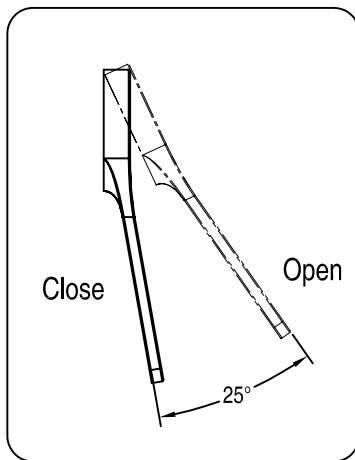

Remarks:

1. Without affecting their performing, accessories may be changed without further notice;
2. Drawings for reference only, Product size & shape refer to actual faucet.

Code	The Accessory List	Quantity
1	Main body	1
2	Welding plate	1
3	Red&Blue index	1
4	Six angle screw	1
5	Handle	1
6	Allen key	1

※Installation Instructions

- ☆ Do not disassemble the main body, as it has been installed & commissioned correctly & precisely before leaving the factory;
- ☆ To avoid the faucet from jamming, do flush the water pipe before installation;
- ☆ After installation, make sure every joint safely sealed & no leaking;
- ☆ Using condition: Working pressure at 0.05-1.0MPa (including cold & hot water pressure), with applicable water temperature: 4°C-90°C;
- ☆ Make sure to connect the hot/cold inlet pipe correctly, if standing in front, hot water pipe connecting to the left & cold water pipe connecting to the right.

※Installation Procedures

- ☆ Make sure the installation holes to be in right size;
- ☆ Connect the main body & water supply pipe with water inlet pipe.

※Usage

- ☆How to operate the handle
 - 1) Raise the handle up for opening water; push it down for close;
 - 2) Turn the handle to the left to increase hot water flow for higher water temperature, and lower water temperature by operating reversely.