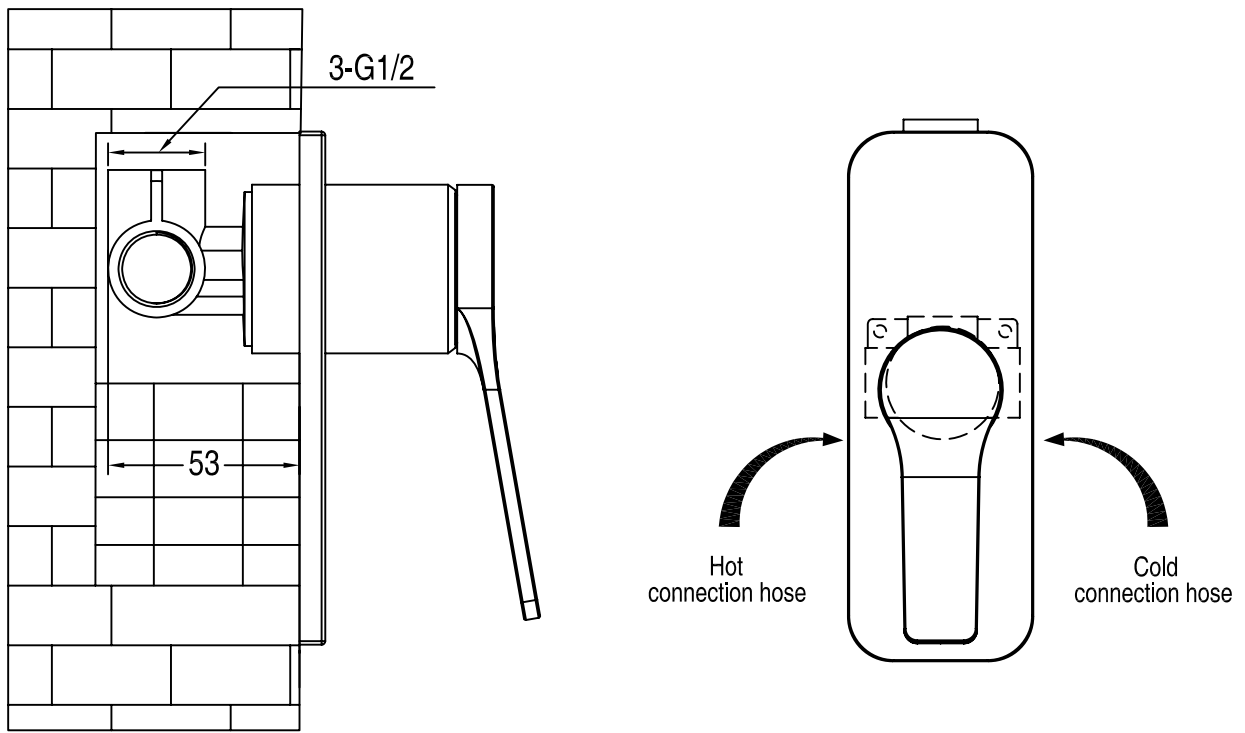

Remarks:

1. Without affecting their performing, accessories may be changed without further notice;
2. Drawings for reference only, Product size & shape refer to actual faucet.

Code	The Accessory List	Quantity
1	Main body	1
2	Welding plate	1
3	Red&Blue index	1
4	Six angle screw	1
5	Handle	1
6	Allen key	1

※Installation Instructions

- ☆ Do not disassemble the main body, as it has been installed & commissioned correctly & precisely before leaving the factory;
- ☆ To avoid the faucet from jamming, do flush the water pipe before installation;
- ☆ After installation, make sure every joint safely sealed & no leaking;
- ☆ Using condition: Working pressure at 0.05-1.0MPa (including cold & hot water pressure), with applicable water temperature: 4°C-90°C;
- ☆ Make sure to connect the hot/cold inlet pipe correctly, if standing in front, hot water pipe connecting to the left & cold water pipe connecting to the right.

※Installation Procedures

- ☆ Make sure the installation holes to be in right size;
- ☆ Connect the main body & water supply pipe with water inlet pipe.

※Usage

- ☆How to operate the handle
 - 1) Raise the handle up for opening water; push it down for close;
 - 2) Turn the handle to the left to increase hot water flow for higher water temperature, and lower water temperature by operating reversely.