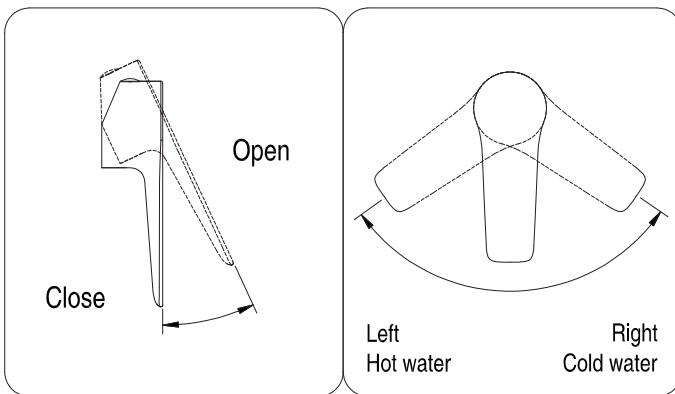

※Installation Procedures

- ☆ Make sure the installation holes to be in right size;
- ☆ Connect the main body & water supply pipe with water inlet pipe.