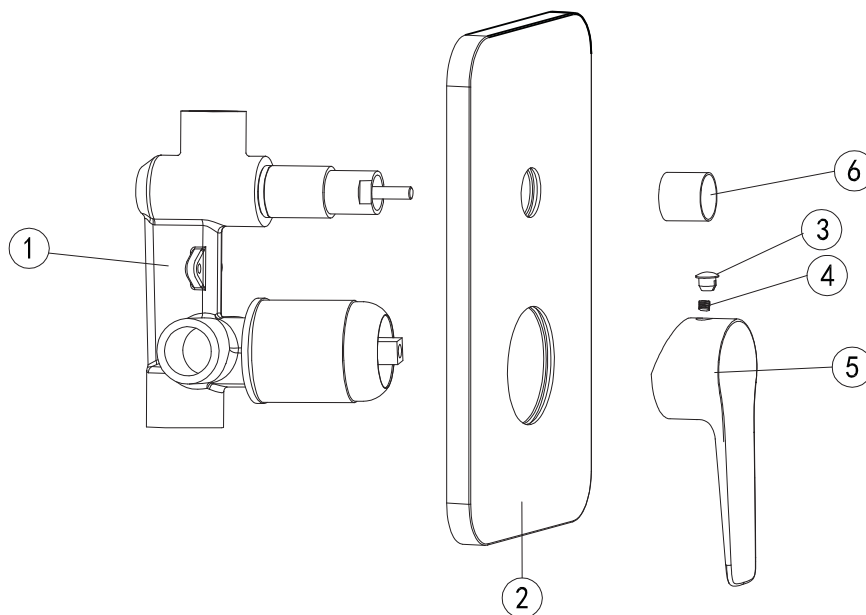

## SINGLE LEVER BATH-SHOWER MIXER

### ※ACCESSORIES CHECKING

Code	The Accessory List	Quantity
1	Main body	1
2	Welding plate	1
3	Decorative button	1
4	Six angle screw	1
5	Handle	1
6	Knob	1