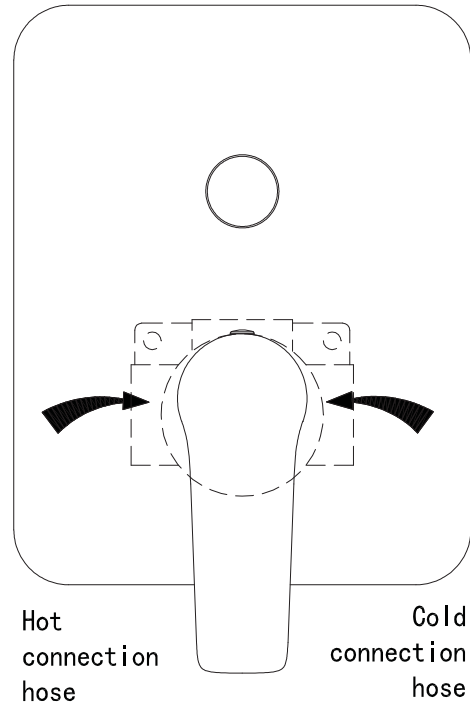

※Installation Procedures

- ☆ Make sure the installation holes to be in right size;
- ☆ Connect the main body & water supply pipe with water inlet pipe.

※Usage

- ☆How to operate the handle
  1) Raise the handle up for opening water; push it down for close;
  2) Turn the handle to the left to increase hot water flow for higher water temperature, and lower water temperature by operating reversely.

※Cleaning & Maintenance

- ☆ To keep the product clean & shining, follow the as below:
  1. Flush with clean water & dry with soft cloth only;
  2. If any dirt, clean with soft liquid or transparent glass detergent;
  3. Do not use any scrubbing detergent, polisher, sane-cloth, paper tissue or scraper;
  4. Do not use acid detergent, indissolvable grain-like detergent or soap.