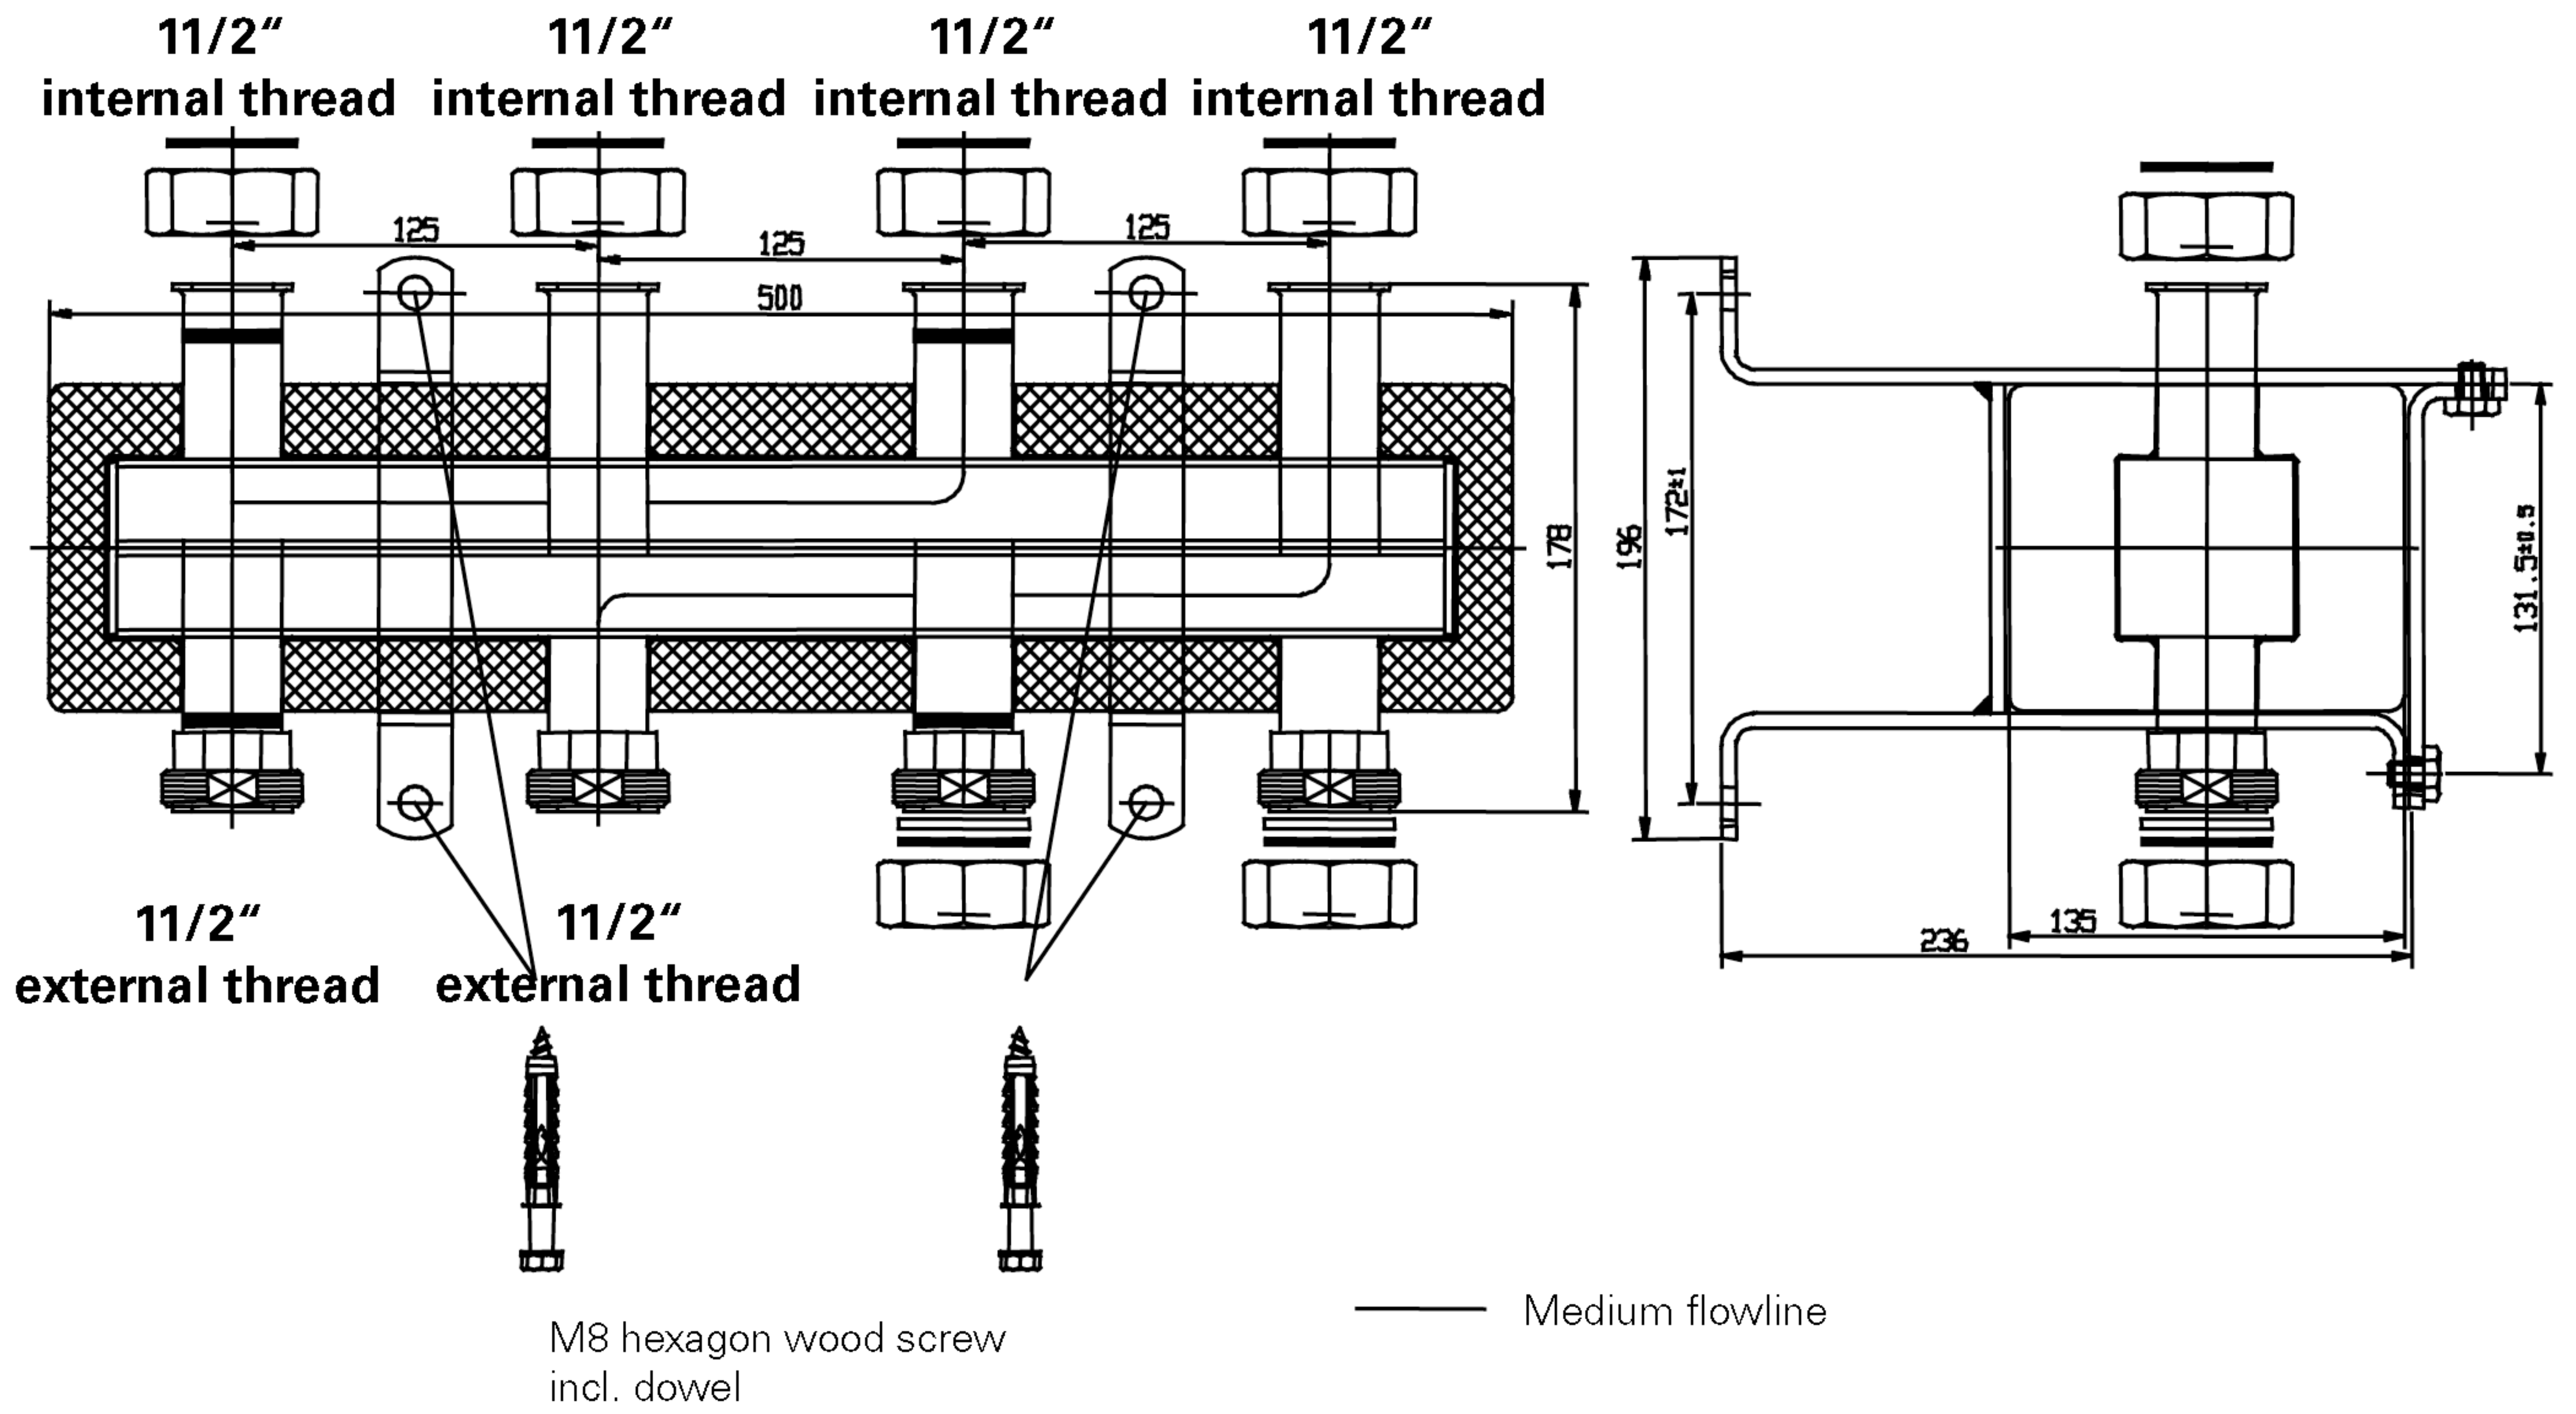

VTB 25 manifold bar

Article No.: 339 870

INSTALLATION EXAMPLE

Manifold set-up including

KPV 25 compact manifold
(Article: 346590 and 339850)

WWM 25 hot water module
(Article: 346600 and 339860)