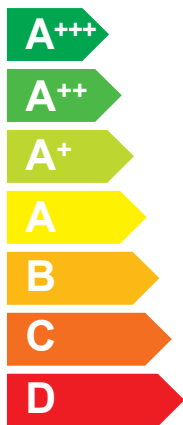

ENERG

енергия · ενεργεια

3301892

ARISTON

NIMBUS COMPACT 50 S NET R32

A++

A+

Two icons showing sound power levels. The top icon shows a speaker inside a house with the value **39 dB**. The bottom icon shows a speaker outside a house with the value **54 dB**.

Legend for power consumption levels on the map of Europe, represented by three colored squares: dark blue for 08 kW, medium blue for 06 kW, and light blue for 03 kW.