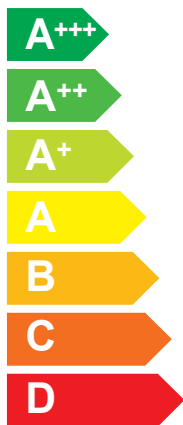

# ENERG

енергия · ενεργεια

3301864

ARISTON

NIMBUS COMPACT 120 M-T NET R32

**A++**

**A+**

Two icons showing sound power levels. The top icon shows a speaker inside a house with the value 35 dB. The bottom icon shows a speaker outside a house with the value 58 dB.