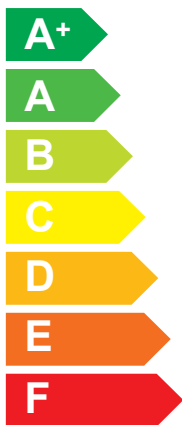

# ENERG

енергия · ενεργεια

3301864

ARISTON

NIMBUS COMPACT 120 M-T NET R32

**A++**

**A+**

Two icons showing sound power levels. The top icon shows a speaker inside a house with the value 35 dB. The bottom icon shows a speaker outside a house with the value 58 dB.